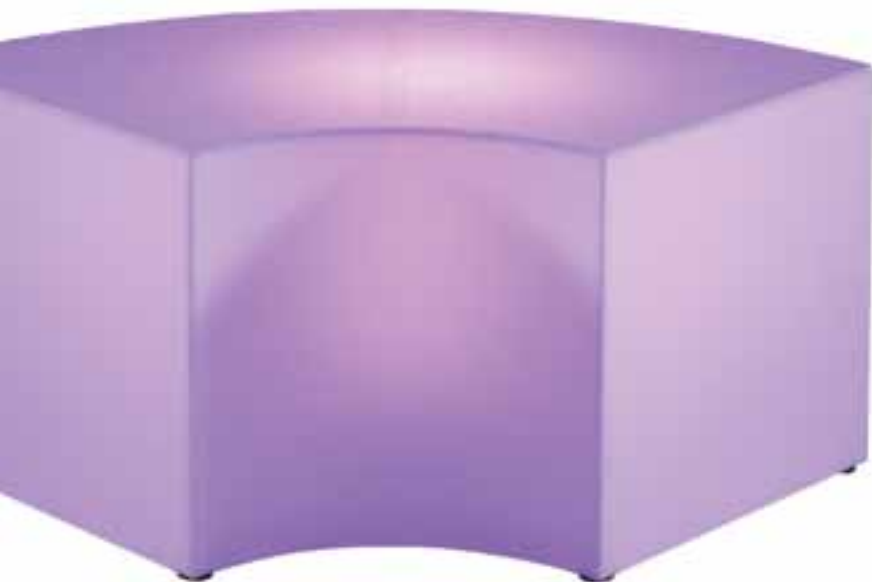

Lighted Quarter Round Table

39"L x 21"D x 17"H
(Available in 9 colors through wireless LEDs)