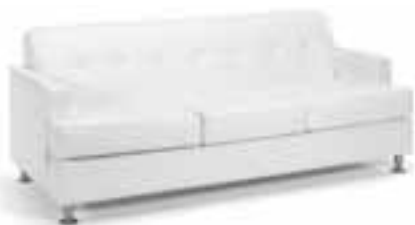

33"L x 19"D x 19"H

(LED Lighting Available in 12 Colors)

Continental Half Moon Ottoman

33"L x 19"D x 19"H

whisper

Whisper Sofa

87"L x 37"D x 35"H

Whisper Loveseat