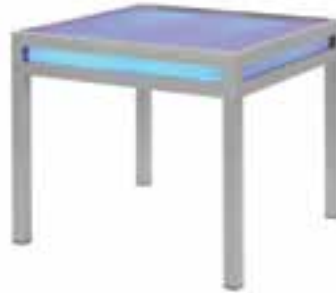

112"L x 28"D x 29"H

Function Armless Chair

28"L x 28"D x 29"H

Function Corner

28"L x 28"D x 29"H

RS signature
series

rsHayden

Hayden Table

Plaza Chaise

74"L x 28"D x 32"H

Plaza Chair

56"L x 38"D x 30"H

RS signature
series

rsClub

Club Dining Table

72"L x 30"D x 30"H

Club Square Dining Table

36"SQ x 30"H

Club Cocktail Table

44"L x 22"D x 18"H

Club End Table

22"L x 22"D x 18"H

Club Pub Table

36"SQ x 42"H

**All Club Tables have interchangeable legs, allowing for different table heights.*

RS signature series

sophistication

Sophistication Sofa
72"L x 31"D x 48"H

Sophistication Loveseat
48"L x 31"D x 48"H

Sophistication Chair
24"L x 31"D x 48"H