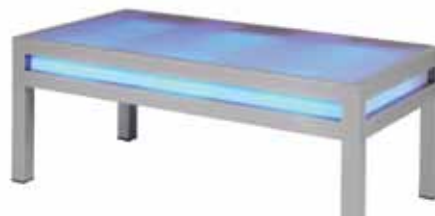

Pointer Block Table

15.5" Square

White Cube Cocktail Table

24"L x 24"D x 16"H

White Cube End Table

24"L x 24"D x 21"H

Black Cube Cocktail Table

24"L x 24"D x 16"H

Black Cube End Table

24"L x 24"D x 21"H

(Available in 18"L x 18"D x 18"H)

RS Room Service signature series

Club Cocktail Table

44"L x 22"D x 18"H

RS Room Service signature series

Club End Table