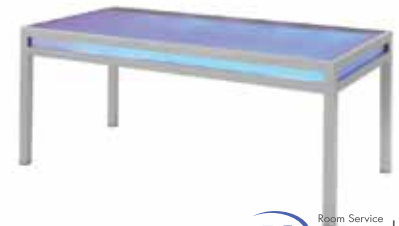

Club Dining Table (2 styles)

72"L x 30"D x 30"H (pictured)

80"L x 44"D x 30"H

Room Service
RS signature
series

*All Club Tables have built in Wireless LED Lighting