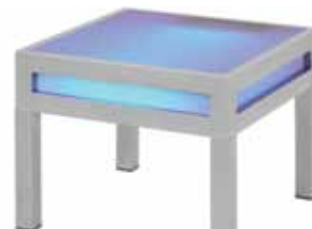

Black Cube End Table

24"L x 24"D x 21"H

(Available in 18"L x 18"D x 18"H)

RS Room Service signature series

Club Cocktail Table

44"L x 22"D x 18"H

RS Room Service signature series

Club End Table