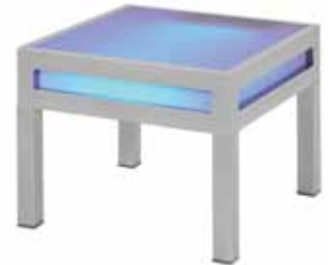

rsHayden

Hayden Table

78"L x 36"D x 30"H

Hayden Bench

67"L x 16"D x 17"H

(Available with a White Cushion)

 Room Service
signature
series

rsPlaza

Plaza Sofa

86"L x 38"D x 30"H

Plaza Chaise

74"L x 28"D x 32"H

Plaza Chair

56"L x 38"D x 30"H

RS Room Service
signature
series

rsClub

Club Dining Table (2 styles)

72"L x 30"D x 30"H (pictured)
80"L x 44"D x 30"H

Club Cocktail Table (2 styles)

44"L x 22"D x 18"H (pictured)
36"SQ x 18"H

Club End Table

22"L x 22"D x 18"H

Club Pub Table (3 styles)