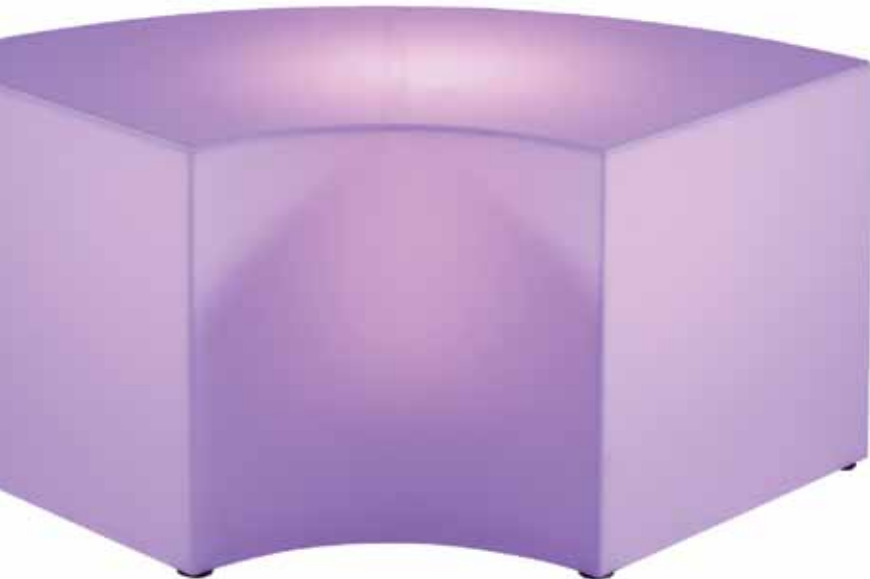

21"D x 42"H (cylinder) / 42"Round (top)
 (Available in 9 colors through wireless LEDs)

Cylinder Pub Table 30"

21"D x 42"H (cylinder) / 30" Round (top)
 (Available in 9 colors through wireless LEDs)

Cylinder Dining Table

21"D x 30"H (cylinders) / 72"L x 36"D (top)
 (Available in 9 colors through wireless LEDs)

lighted furniture

Cylinder Café Table 42"

21"D x 30"H (cylinder) / 42"Round (top)
(Available in 9 colors through wireless LEDs)

Hourglass Pub Table

36"Round x 42"H
(Available in 9 colors through wireless LEDs)

Lighted Pedestal

15"L x 15"D x 36"H
(Available in 9 colors through wireless LEDs)

Lighted Quarter Round Table

39"L x 21"D x 17"H
(Available in 9 colors through wireless LEDs)